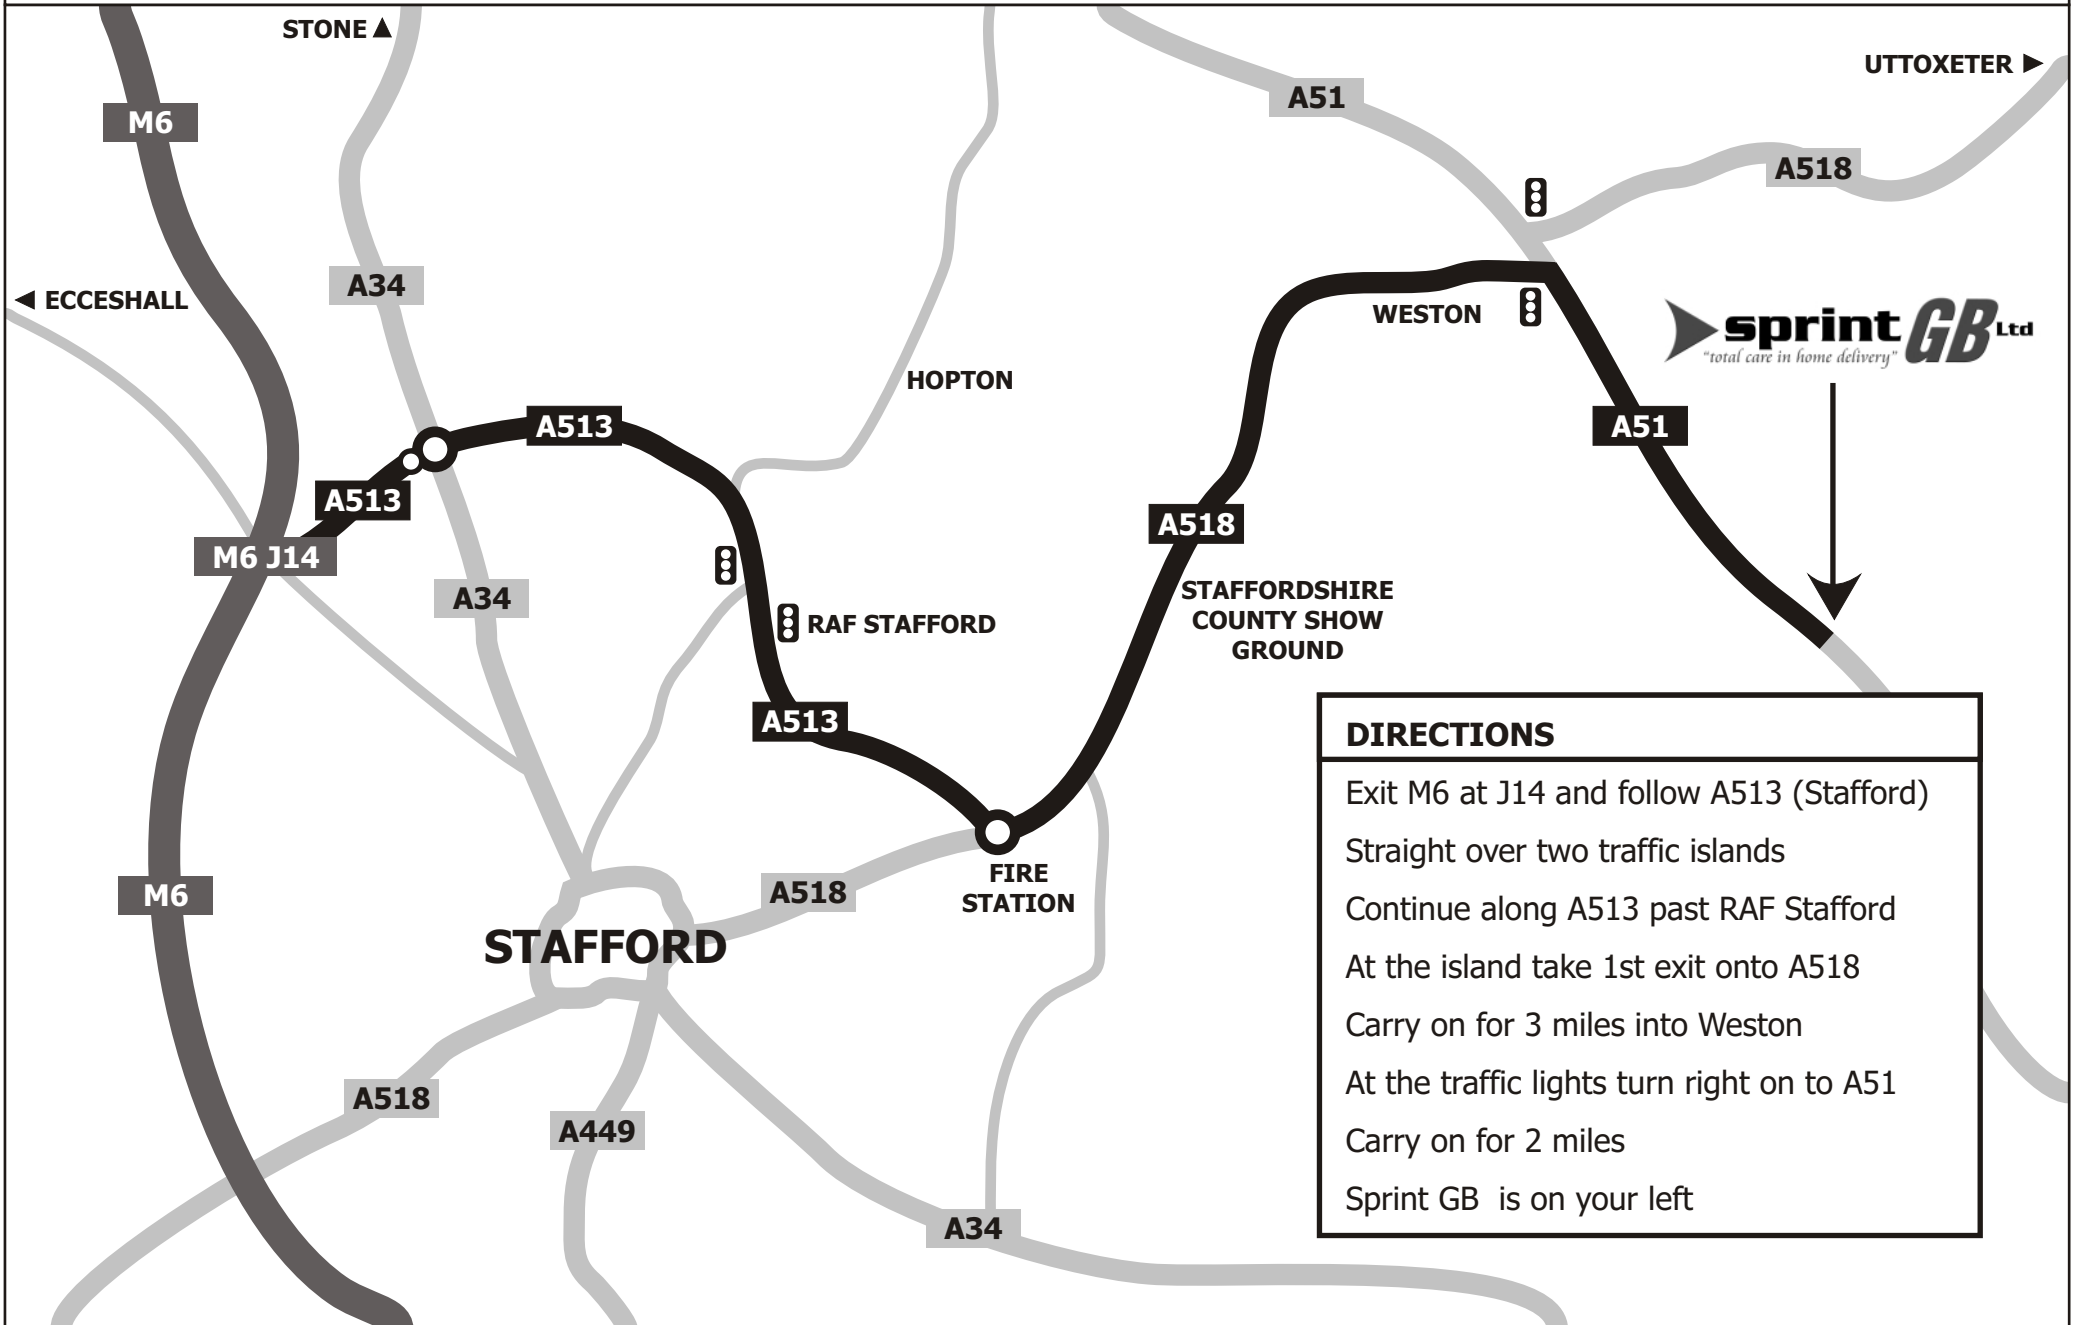

Map and Directions to Sprint GB Ltd

DIRECTIONS

- Exit M6 at J14 and follow A513 (Stafford)
- Straight over two traffic islands
- Continue along A513 past RAF Stafford
- At the island take 1st exit onto A518
- Carry on for 3 miles into Weston
- At the traffic lights turn right on to A51
- Carry on for 2 miles
- Sprint GB is on your left