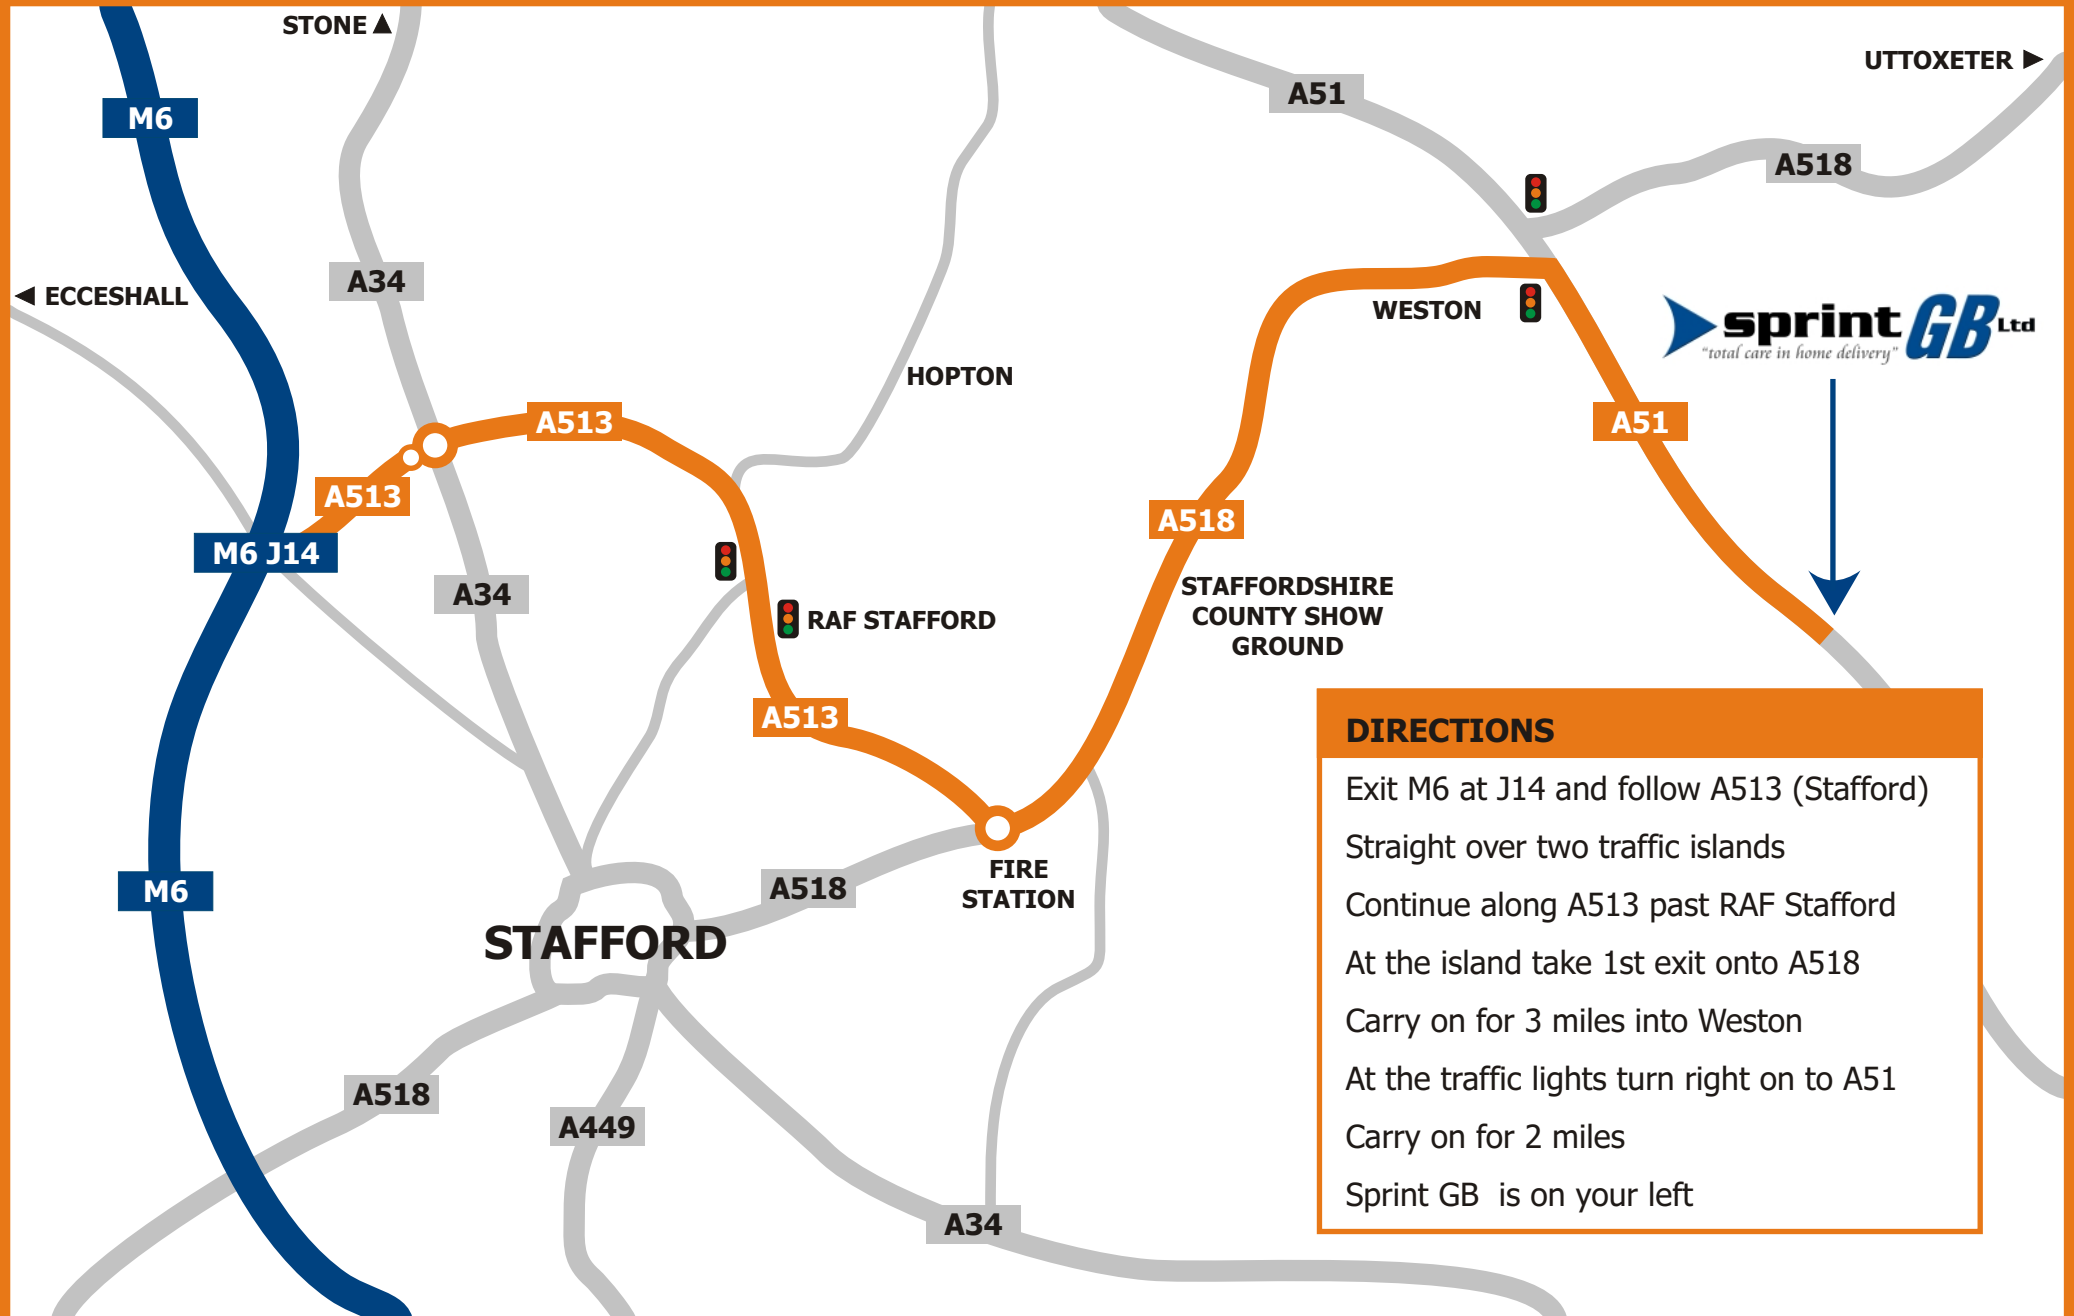

Map and Directions to Sprint GB Ltd

DIRECTIONS

- Exit M6 at J14 and follow A513 (Stafford)
- Straight over two traffic islands
- Continue along A513 past RAF Stafford
- At the island take 1st exit onto A518
- Carry on for 3 miles into Weston
- At the traffic lights turn right on to A51
- Carry on for 2 miles
- Sprint GB is on your left

Sprint GB Ltd, Unit 1 Pasturefields Enterprise Park , Pasturefields, Great Haywood, Stafford ST18 0RB. Telephone: 01889 272000